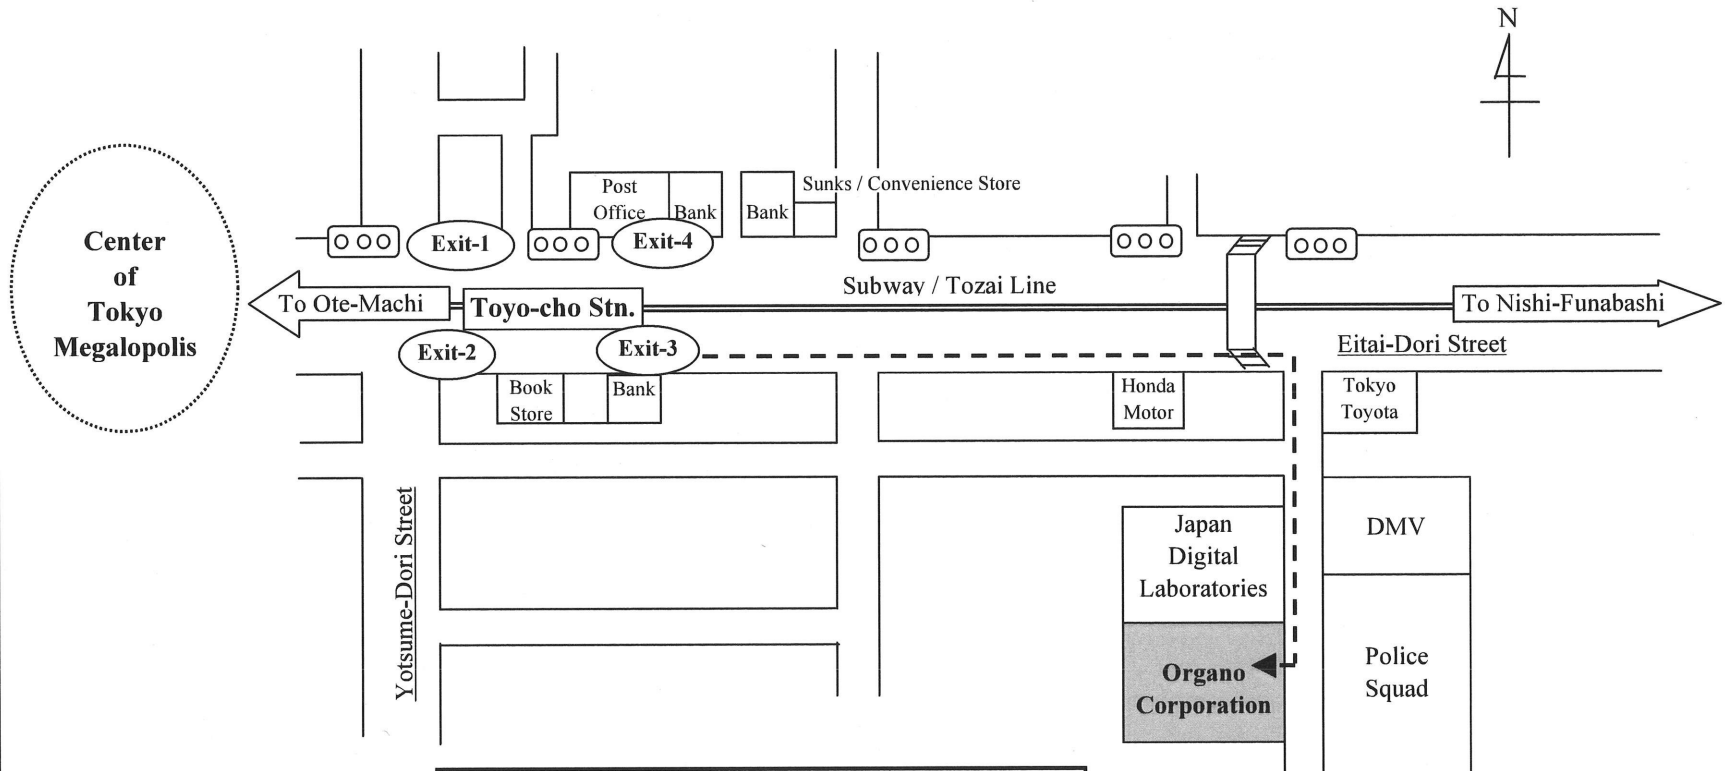

*Direction to Organo Corporation from Toyo-cho station of Tozai Line*

Center  
of  
Tokyo  
Megalopolis

**Address: 1-2-8, Shinsuna, Koto-ku Tokyo,  
136-8631 Japan**  
**Tel: +81-3-5635-5117 / International Operations**  
**Fax: +81-3-3699-7240**